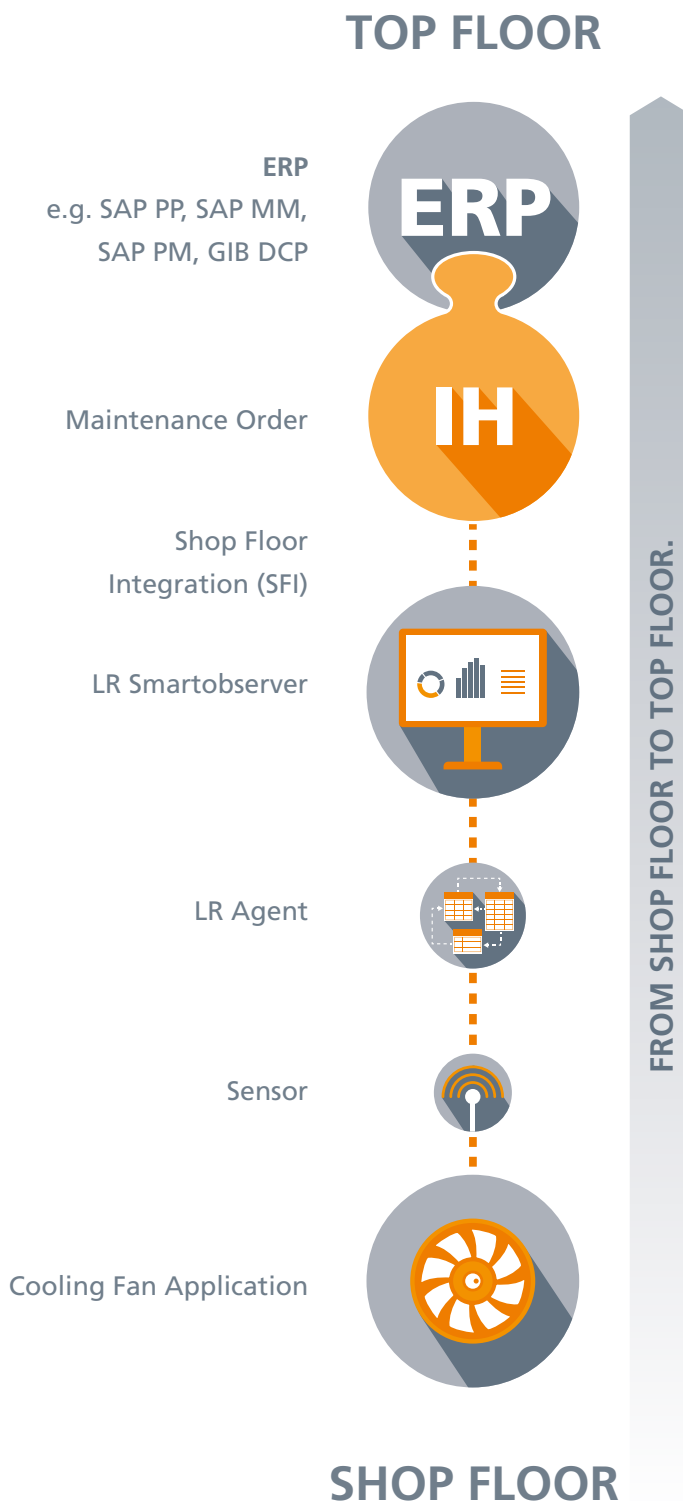

CONDITION MONITORING WITH THE SHOP FLOOR INTEGRATION

SAMPLE APPLICATION

A manufacturing company has to ensure that an important bottleneck machine is available for production. To do so, it's necessary to gain and evaluate the critical information about the machine's condition.

The information is based on the continuous the actual abrasion and are used to determine the to the shop floor integration software. The SFI solution is based on this near-real-time events from production automatically necessary follow-up activities in progress, e.g. initiation of maintenance measures in PM/EAM, spare part orders.